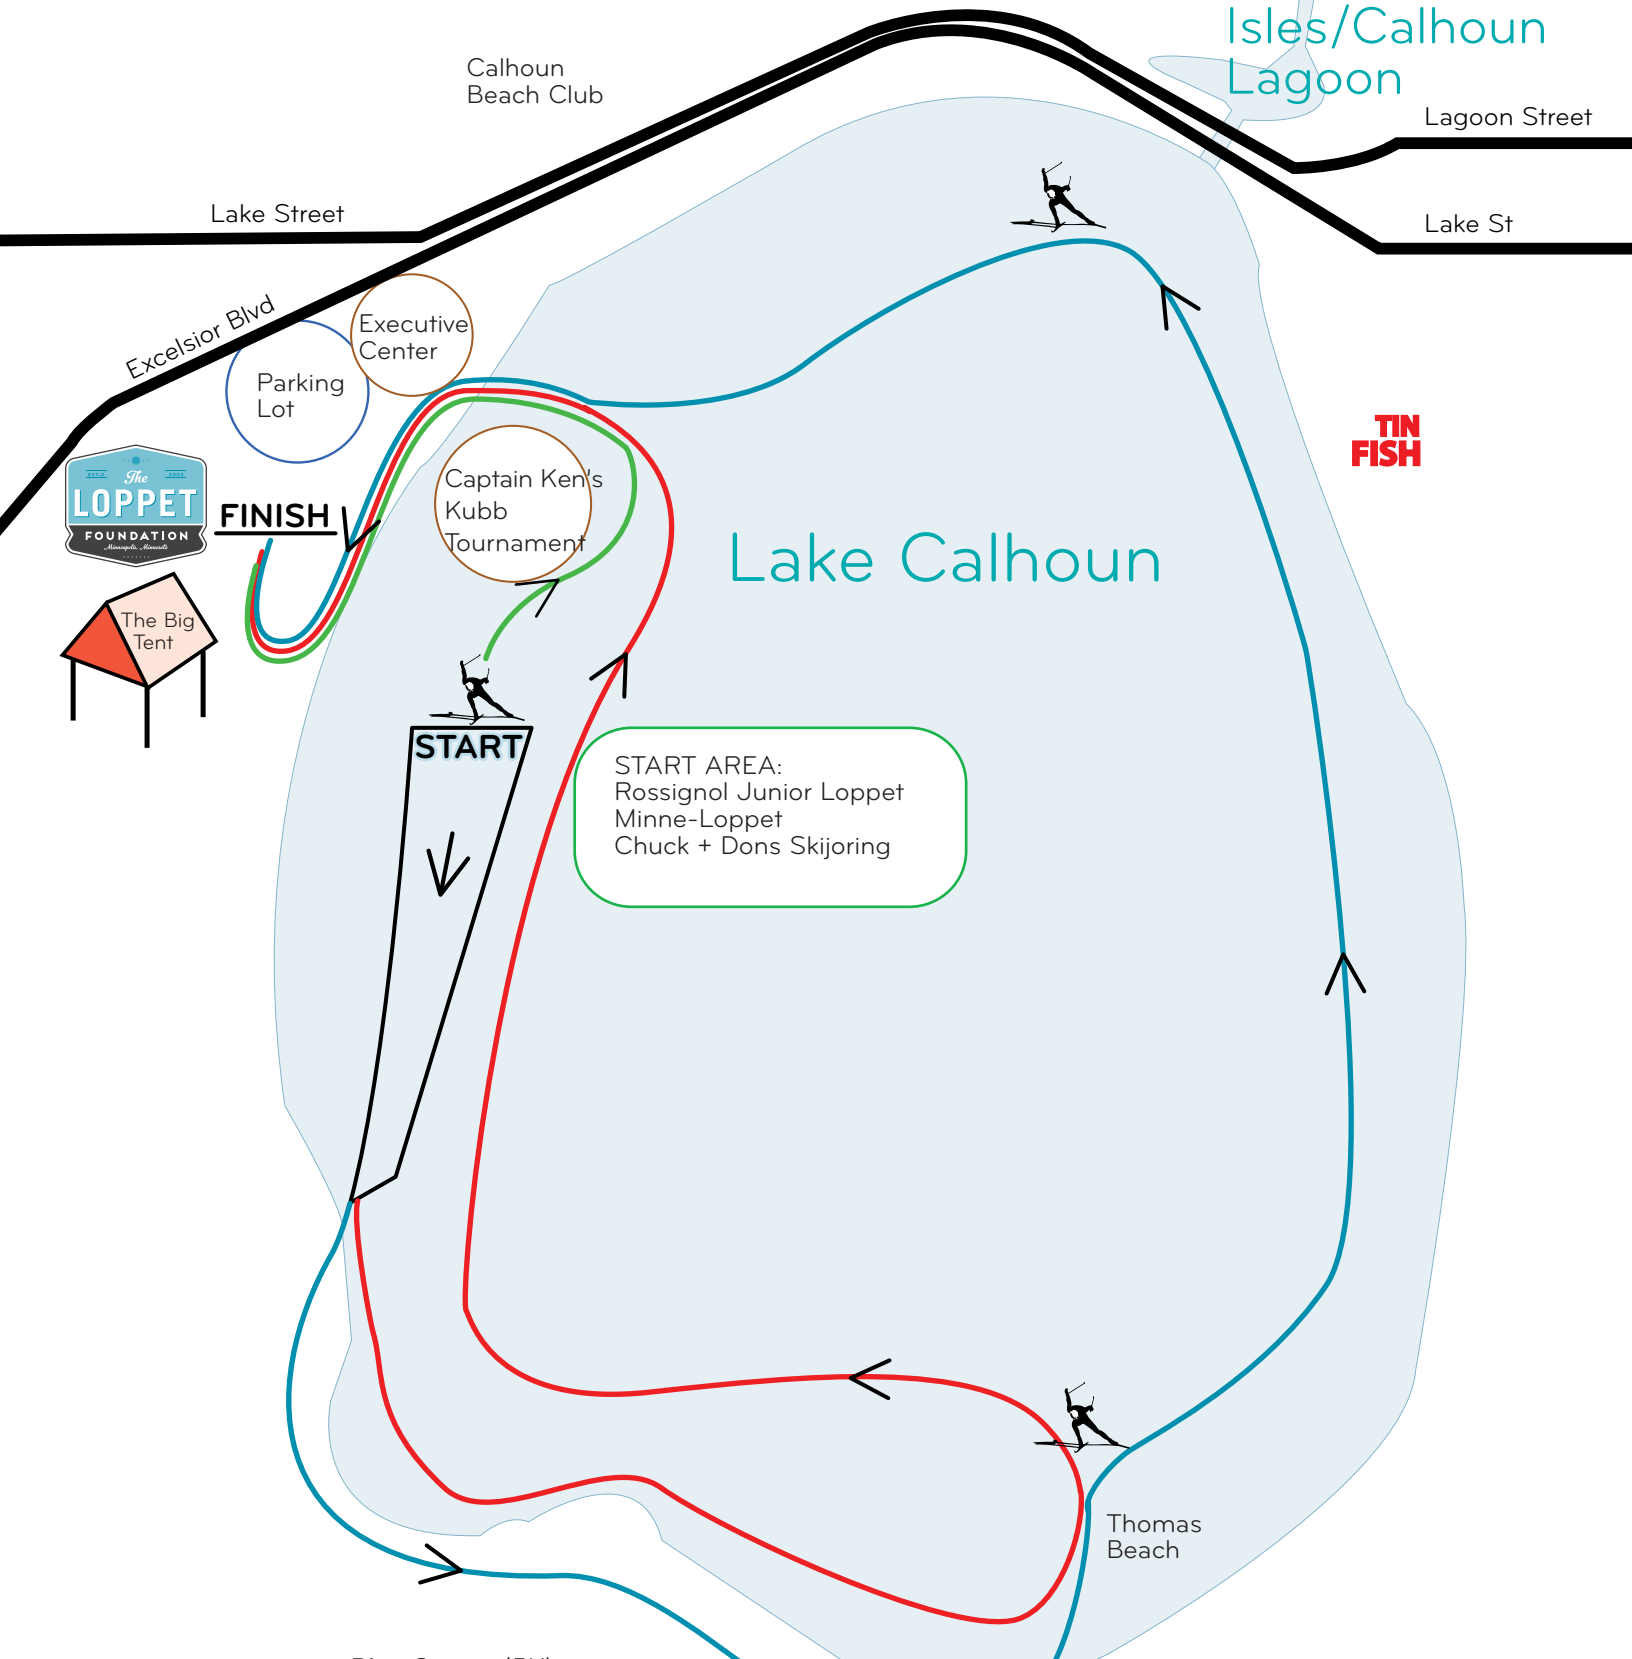

Saturday Competition Map

- **Blue Course (5K)**
(Rossignol Junior Loppet Long Course, Chuck & Don's Skijoring Loppet 5K and 10K (two laps) course)
- **Red Course (3K)**
(Rossignol Junior Loppet 3K course, Chuck & Don's Skijoring Loppet 3K course)
- **Green Course (1.5K)**
(Minne-Loppet and Rossignol Junior Loppet short course)